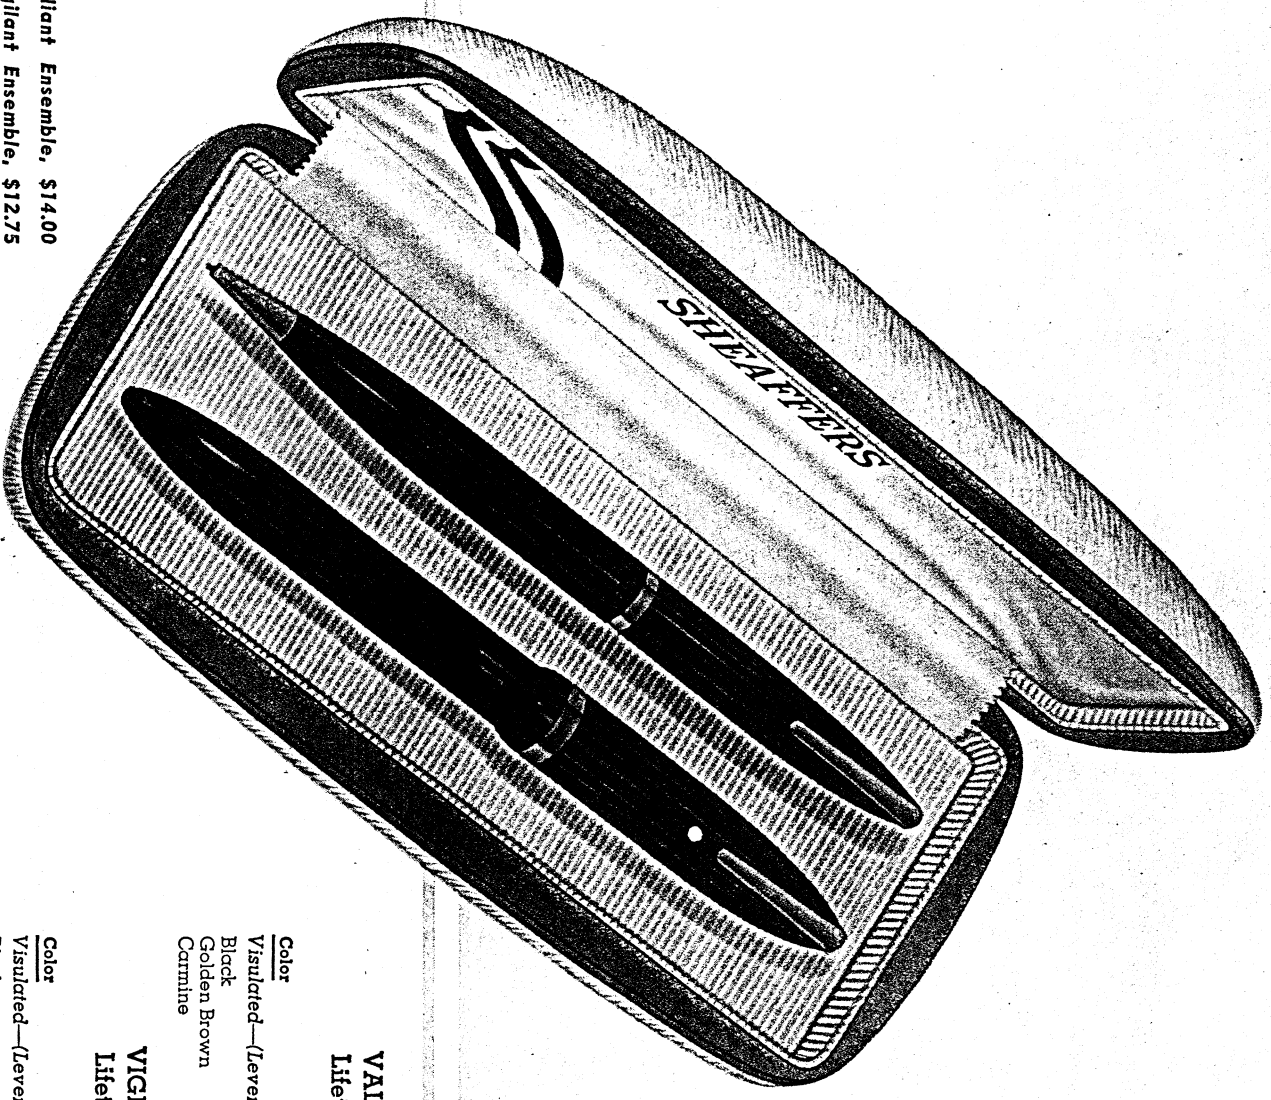

ESPECIALLY DESIGNED FOR THE ARMY

"OVER-THE-TOP" CLIP! MEET ALL MILITARY

So very few gifts are really acceptable to the man in the U. S. Services. A Sheffer Ensemble instantly becomes a treasured possession because of its daily usefulness. The Sheffer military pen is right from every standpoint because of its special design. The barrel length is right for the uniform pocket—the "over-the-top" clip permits the pocket flap to be buttoned over—the clip length is right so that when flap is buttoned, no metal protrudes beneath it—and, very important, the streamlined BALANCE shape permits all this with no unsightly bulge. Recommend, for gifts to men in the Services, not a civilian pen built for civilian needs, but these sleek beauties especially designed for the men in uniform.

VALIANT ENSEMBLE Lifetime Feathertouch

List $14.00

Color	Code	Color	Code
Visulated—(Lever Style)		One-Stroke Vacuum	
Black	ATBME	Black	ATBNI
Golden Brown	ATBSH	Golden Brown	ATBRY
Carmine	ATCUF	Carmine	ATCYN

DEFENDER ENSEMBLE Streamlined Feathertouch

List $9.00

Color	Code	Color	Code
Visulated—(Lever Style)		One-Stroke Vacuum	
Black	ATDRF	Black	ATDRN
Golden Brown	ATDRH	Golden Brown	ATDRY
Carmine	ATDRU	Carmine	ATDRV

VIGILANT ENSEMBLE Lifetime Feathertouch

List $12.75

Color	Code	Color	Code
Visulated—(Lever Style)		One-Stroke Vacuum	
Black	ATDRA	Black	ATDUG
Golden Brown	ATDRA	Golden Brown	ATDEB
Carmine	ATEJR	Carmine	ATEKT

COMMANDANT ENSEMBLE Streamlined Balance

List $6.00

Color	Code	Color	Code
Visulated—(Lever Style)		One-Stroke Vacuum	
Black	ASDDI	Black	ASDER
Golden Brown	ASDKY	Golden Brown	ASDOT
Carmine	ASEDR	Carmine	ASEFT

Valiant Ensemble, $14.00
Vigilant Ensemble, $12.75